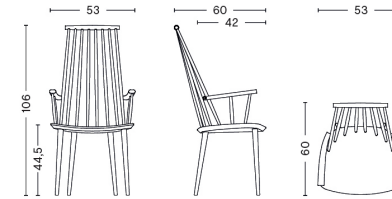

Dimensions W57,5 x D53,5 x H87 cm
Seat height 44,5 cm, Seat depth 39 cm

HAY

MATERIAL & COLOUR OVERVIEW

J41 & J42

Black
lacquered beech

White
lacquered beech

Matt
lacquered oak

Oiled
oak

J77, J104 & J110

J77

Material solid wood
Optional felt gliders

Dimensions W43 x D43 x H79 cm
Seat height 44,5 cm, Seat depth 33 cm
Requires assembly

J104

Material solid wood
Optional felt gliders

Dimensions W57 x D47 x H73 cm
Seat height 44,5 cm, Seat depth 40,6 cm
Requires assembly

J110

Material solid wood
Optional felt gliders

Dimensions W53 x D60 x H106 cm
Seat height 44,5 cm, Seat depth 42,2 cm
Requires assembly

HAY

MATERIAL & COLOUR OVERVIEW

J77, J104 & J110

Black
lacquered beech

Stone grey
lacquered beech