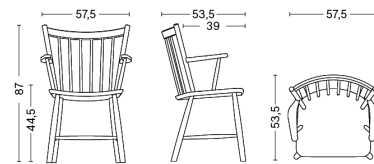

J42 / Black lacquered beech

HAY

J41 & J42

J41

Material solid wood
Optional felt gliders

Dimensions W46,5 x D48 x H82,5 cm
Seat height 44,5 cm, Seat depth 36,5 cm

J42

Material solid wood
Optional felt gliders

Dimensions W57,5 x D53,5 x H87 cm
Seat height 44,5 cm, Seat depth 39 cm

HAY

MATERIAL & COLOUR OVERVIEW

J41 & J42

Black
lacquered beech

White
lacquered beech

Matt
lacquered oak

Oiled
oak

J77, J104 & J110

J77

Material solid wood
Optional felt gliders

Dimensions W43 x D43 x H79 cm
Seat height 44,5 cm, Seat depth 33 cm
Requires assembly

J104

Material solid wood
Optional felt gliders

Dimensions W57 x D47 x H73 cm
Seat height 44,5 cm, Seat depth 40,6 cm
Requires assembly