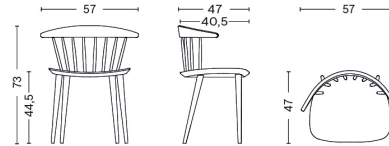

J77, J104 & J110

J77

Material solid wood
Optional felt gliders

Dimensions W43 x D43 x H79 cm
Seat height 44,5 cm, Seat depth 33 cm
Requires assembly

J104

Material solid wood
Optional felt gliders

Dimensions W57 x D47 x H73 cm
Seat height 44,5 cm, Seat depth 40,6 cm
Requires assembly

J110

Material solid wood
Optional felt gliders

Dimensions W53 x D60 x H106 cm
Seat height 44,5 cm, Seat depth 42,2 cm
Requires assembly

HAY

MATERIAL & COLOUR OVERVIEW

J77, J104 & J110

Black
lacquered beech

Stone grey
lacquered beech