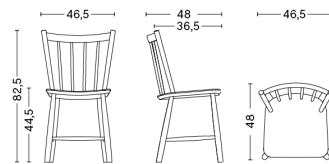

J42 / Black lacquered beech

HAY

J41 & J42

J41

Material solid wood
Optional felt gliders

Dimensions W46,5 x D48 x H82,5 cm
Seat height 44,5 cm, Seat depth 36,5 cm

J42

Material solid wood
Optional felt gliders

Dimensions W57,5 x D53,5 x H87 cm
Seat height 44,5 cm, Seat depth 39 cm

HAY

MATERIAL & COLOUR OVERVIEW

J41 & J42

Black
lacquered beech

White
lacquered beech

Matt
lacquered oak

Oiled
oak

J77, J104 & J110

J77

Material solid wood
Optional felt gliders

Dimensions W43 x D43 x H79 cm
Seat height 44,5 cm, Seat depth 33 cm
Requires assembly

J104

Material solid wood
Optional felt gliders

Dimensions W57 x D47 x H73 cm
Seat height 44,5 cm, Seat depth 40,6 cm
Requires assembly