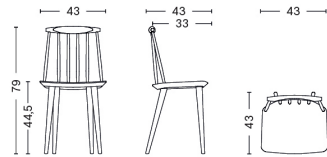

Dimensions W57,5 x D53,5 x H87 cm
Seat height 44,5 cm, Seat depth 39 cm

HAY

MATERIAL & COLOUR OVERVIEW

J41 & J42

Black
lacquered beech

White
lacquered beech

Matt
lacquered oak

Oiled
oak

J77, J104 & J110

J77

Material solid wood
Optional felt gliders

Dimensions W43 x D43 x H79 cm
Seat height 44,5 cm, Seat depth 33 cm
Requires assembly

J104

Material solid wood
Optional felt gliders

Dimensions W57 x D47 x H73 cm
Seat height 44,5 cm, Seat depth 40,6 cm
Requires assembly

J110

Material solid wood
Optional felt gliders

Dimensions W53 x D60 x H106 cm
Seat height 44,5 cm, Seat depth 42,2 cm
Requires assembly

HAY

MATERIAL & COLOUR OVERVIEW

J77, J104 & J110

Black
lacquered beech

Stone grey
lacquered beech